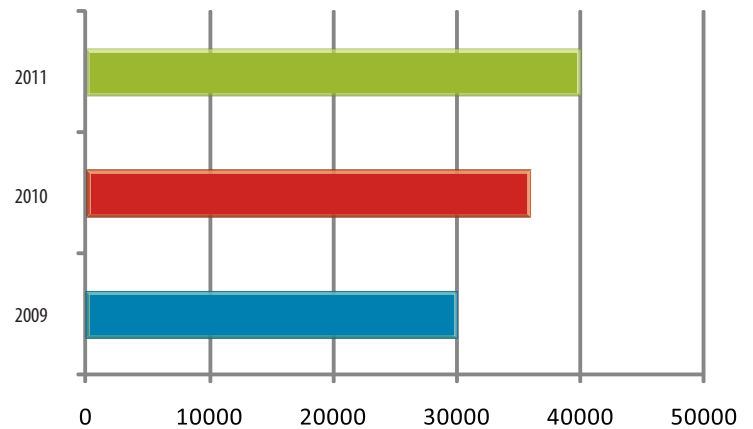

Are you **INSIDE** INFINITY PARK

INFINITY PARK EVENT CENTER NUMBERS

Annual Event Center Event Count

*2010 & 2011 numbers are projected

Annual Event Center Attendance Numbers

INFINITY PARK BEVERAGE NUMBERS

Beverage Orders By Type

■ Kegs	485
■ Cases of Beer	782
■ Cases of Spirits	134
■ Cases of Wine	342
■ Cases of Water	301
■ Cases of Soda	483

*Beverage Orders are from November 2008 - May 2010

Are you **INSide** INFINITY PARK

WEBSITE ANALYTICS

9,700 Page Views Monthly

INFINITYPARKEVENTCENTER.COM: July 1, 2009 - June 30, 2010 Absolute Unique Visitors

2,000 Visits Monthly

5,600 Page Views Monthly