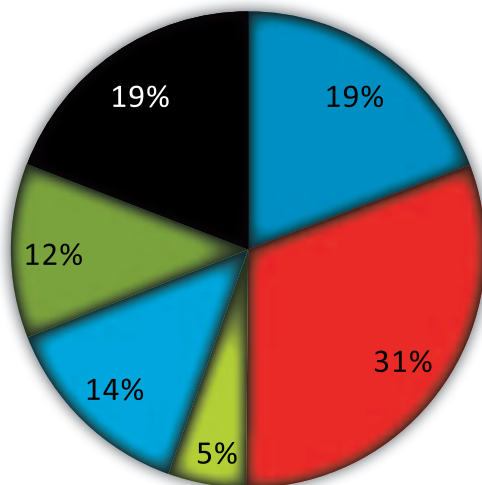

Are you **INSIDE** INFINITY PARK

INFINITY PARK EVENT CENTER NUMBERS

Annual Event Center Event Count

*2010 & 2011 numbers are projected

Annual Event Center Attendance Numbers

INFINITY PARK BEVERAGE NUMBERS

Beverage Orders By Type

■ Kegs	485
■ Cases of Beer	782
■ Cases of Spirits	134
■ Cases of Wine	342
■ Cases of Water	301
■ Cases of Soda	483

*Beverage Orders are from November 2008 - May 2010

Are you **INSide** INFINITY PARK

WEBSITE ANALYTICS

9,700 Page Views Monthly

INFINITYPARKEVENTCENTER.COM: July 1, 2009 - June 30, 2010 Absolute Unique Visitors

2,000 Visits Monthly

5,600 Page Views Monthly