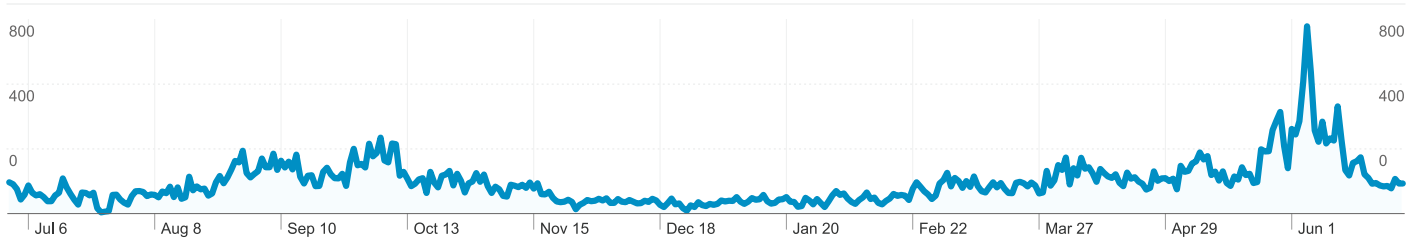

■ Kegs	485
■ Cases of Beer	782
■ Cases of Spirits	134
■ Cases of Wine	342
■ Cases of Water	301
■ Cases of Soda	483

*Beverage Orders are from November 2008 - May 2010

Are you **INSide** INFINITY PARK

WEBSITE ANALYTICS

GLENDALERUGBY.COM: July 1, 2009 - June 30, 2010 Absolute Unique Visitors

4,000 Visits Monthly

16,000 Page Views Monthly

INFINITYPARKATGLENDALE.COM: July 1, 2009 - June 30, 2010 Absolute Unique Visitors

4,300 Visits Monthly

9,700 Page Views Monthly

INFINITYPARKEVENTCENTER.COM: July 1, 2009 - June 30, 2010 Absolute Unique Visitors

2,000 Visits Monthly

5,600 Page Views Monthly