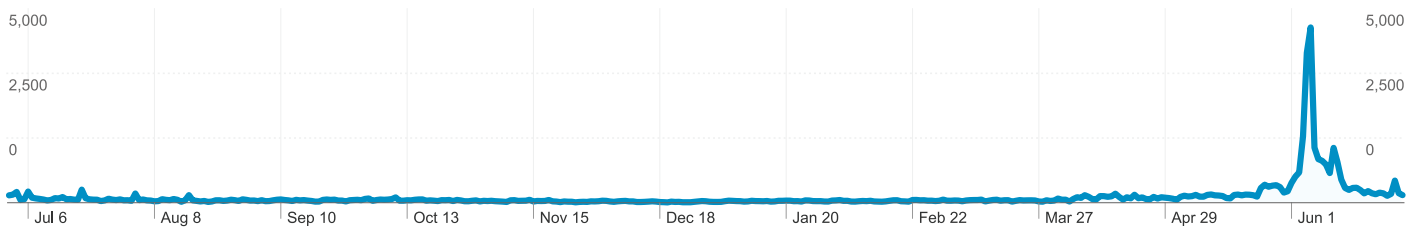

■ Kegs	485
■ Cases of Beer	782
■ Cases of Spirits	134
■ Cases of Wine	342
■ Cases of Water	301
■ Cases of Soda	483

*Beverage Orders are from November 2008 - May 2010

Are you **INSide** INFINITY PARK

WEBSITE ANALYTICS

GLENDALERUGBY.COM: July 1, 2009 - June 30, 2010 Absolute Unique Visitors

4,000 Visits Monthly

16,000 Page Views Monthly

INFINITYPARKATGLENDALE.COM: July 1, 2009 - June 30, 2010 Absolute Unique Visitors

4,300 Visits Monthly

9,700 Page Views Monthly

INFINITYPARKEVENTCENTER.COM: July 1, 2009 - June 30, 2010 Absolute Unique Visitors

2,000 Visits Monthly

5,600 Page Views Monthly