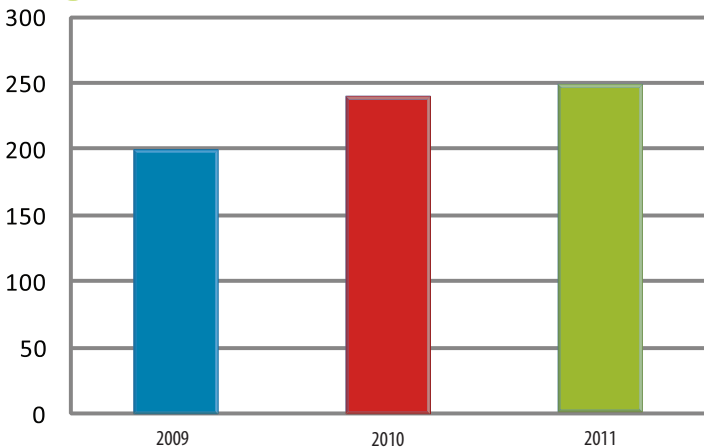

Are you **INSIDE** INFINITY PARK

INFINITY PARK EVENT CENTER NUMBERS

Annual Event Center Event Count

*2010 & 2011 numbers are projected

Annual Event Center Attendance Numbers

INFINITY PARK BEVERAGE NUMBERS

Beverage Orders By Type

■ Kegs	485
■ Cases of Beer	782
■ Cases of Spirits	134
■ Cases of Wine	342
■ Cases of Water	301
■ Cases of Soda	483

*Beverage Orders are from November 2008 - May 2010

Are you **INSide** INFINITY PARK

WEBSITE ANALYTICS

9,700 Page Views Monthly

INFINITYPARKEVENTCENTER.COM: July 1, 2009 - June 30, 2010 Absolute Unique Visitors

2,000 Visits Monthly

5,600 Page Views Monthly