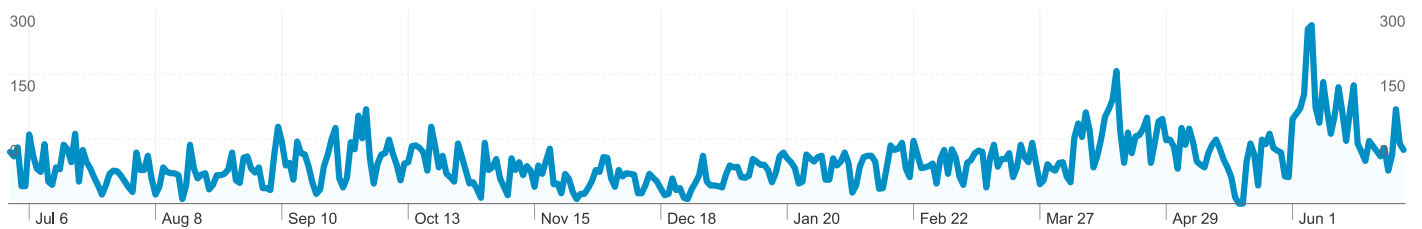

GLENDALERUGBY.COM: July 1, 2009 - June 30, 2010 Absolute Unique Visitors

4,000 Visits Monthly

16,000 Page Views Monthly

INFINITYPARKATGLENDALE.COM: July 1, 2009 - June 30, 2010 Absolute Unique Visitors

4,300 Visits Monthly

9,700 Page Views Monthly

INFINITYPARKEVENTCENTER.COM: July 1, 2009 - June 30, 2010 Absolute Unique Visitors

2,000 Visits Monthly

5,600 Page Views Monthly