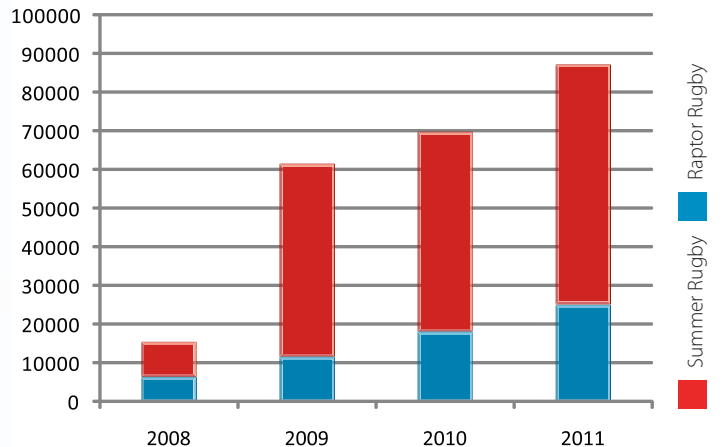

*2010 numbers are projected