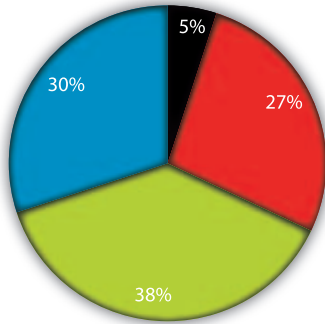

*USA Rugby 2010