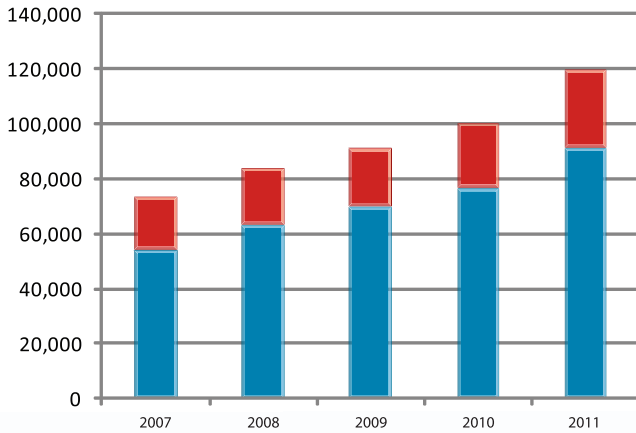

### Age Distribution of Rugby Players

- Youth (up to 14) ■
- High School (15-18) ■
- College (19-22) ■
- Adult (23+) ■

\*USA Rugby 2010

### Supporter Age Distribution

- Under 5 ■
- 5-14 ■
- 15-24 ■
- 25-34 ■
- 35-44 ■
- 45-54 ■
- 55+ ■

\*USA Rugby 2010

### Rugby Player Numbers Growth

\*USA Rugby 2010

■ Women ■ Men