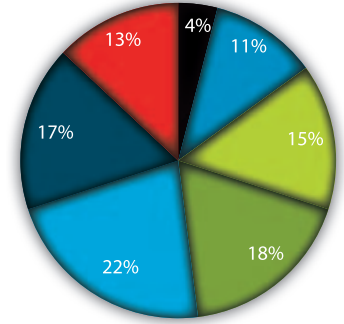

## RUGBY DEMOGRAPHICS

### Age Distribution of Rugby Players

- Youth (up to 14) ■
- High School (15-18) ■
- College (19-22) ■
- Adult (23+) ■

\*USA Rugby 2010

### Supporter Age Distribution

- Under 5 ■
- 5-14 ■
- 15-24 ■
- 25-34 ■
- 35-44 ■
- 45-54 ■
- 55+ ■

\*USA Rugby 2010